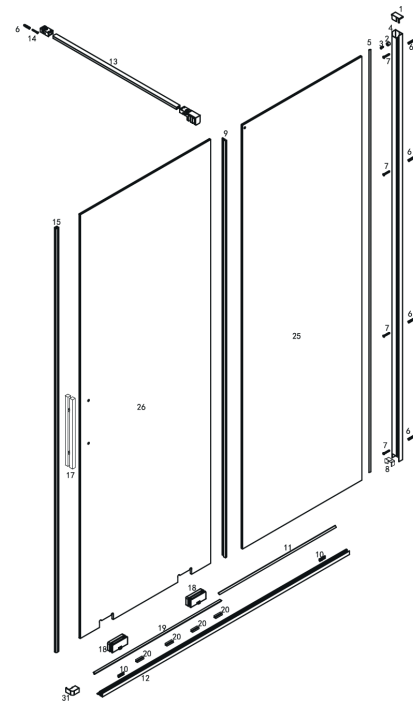

## Momentum Door Pack Black

Product Code: MO-DOORPACK-BLACK

Product Name	MO-DOORPACK-BLACK
Product Description	Momentum Door Pack Black
Product Transportation	
Barcode	5060991250438
Country of origin	CH
Commodity code	7610100000
Product Measurements	
Product Weight (KG)	4.5
Product Width (mm)	Variable
Product Height (mm)	Variable
Product Depth (mm)	Variable
Primary Packed Measurements	
Packaged Weight	4.8
Packed Height	2020
Packed Width	140
Packed Length	55

**Dimensions**  
(measurements in mm)