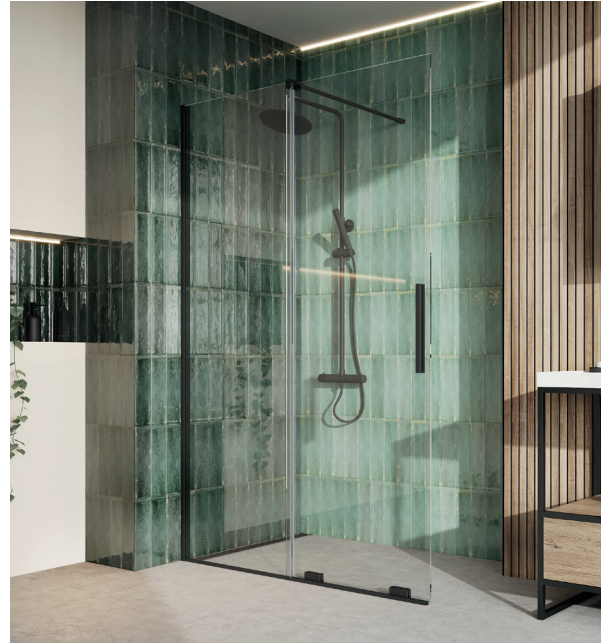

**SCUDO**  
BEAUTIFUL BATHROOMS

0330 124 7290

sales@scudo.co.uk - www.scudo.co.uk

Scudo is the trading name of Harrison Bathrooms Ltd. Whilst we endeavour to ensure that the product information is accurate we accept no liability for any information given. All images are for illustration purposes only. Product images and specification are subject to change. Measurement are in millimetres and are nominal.