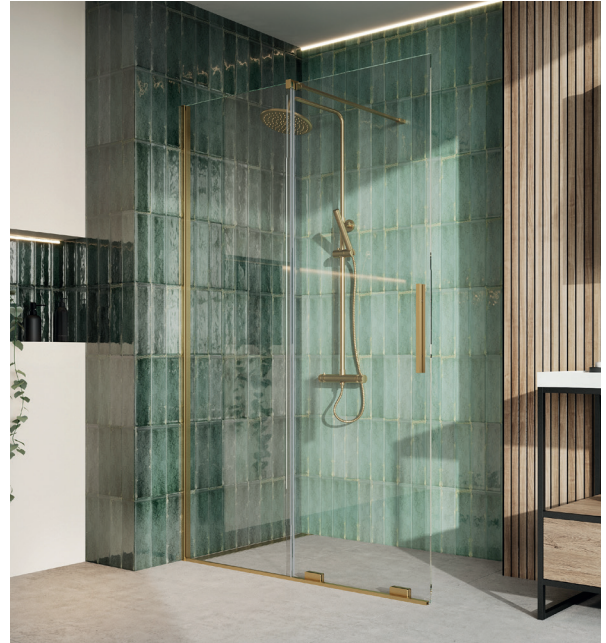

**SCUDO**  
BEAUTIFUL BATHROOMS

0330 124 7290

sales@scudo.co.uk - www.scudo.co.uk

Scudo is the trading name of Harrison Bathrooms Ltd. Whilst we endeavour to ensure that the product information is accurate we accept no liability for any information given. All images are for illustration purposes only. Product images and specification are subject to change. Measurement are in millimetres and are nominal.