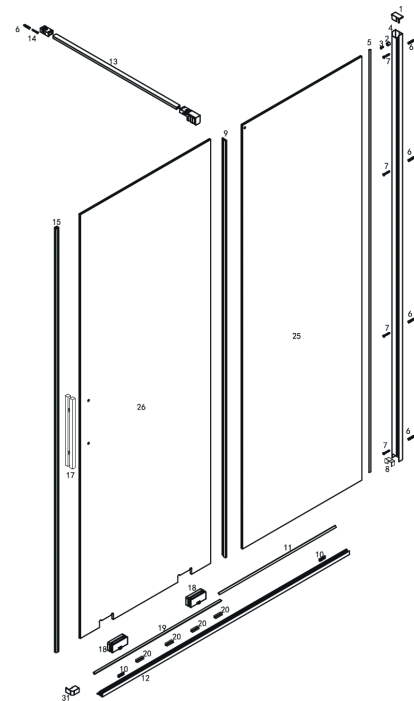

## Momentum Door Pack Brushed Brass

Product Code: MO-DOORPACK-BRASS

Product Name	MO-DOORPACK-BRASS
Product Description	Momentum Door Pack Brushed Brass
Product Transportation	
Barcode	5060991250445
Country of origin	CH
Commodity code	7610100000
Product Measurements	
Product Weight (KG)	4.5
Product Width (mm)	Variable
Product Height (mm)	Variable
Product Depth (mm)	Variable
Primary Packed Measurements	
Packaged Weight	4.8
Packed Height	2020
Packed Width	140
Packed Length	55

**Dimensions**  
(measurements in mm)