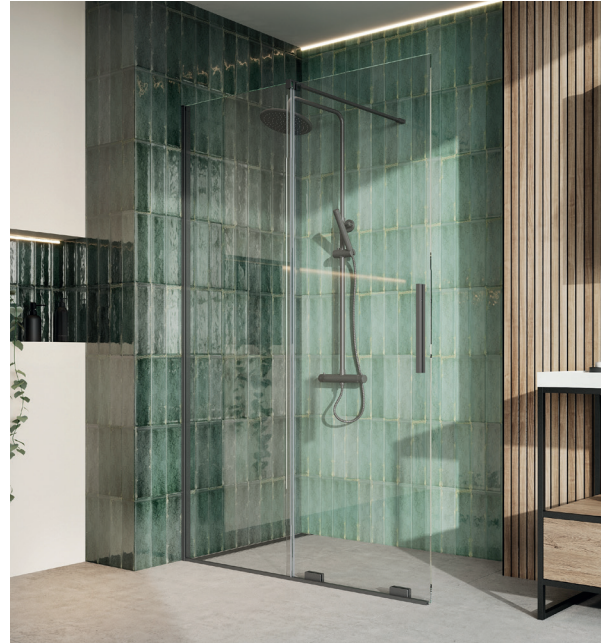

PRODUCT DATA SHEET

Momentum Door Pack Gunmetal

Product Code: MO-DOORPACK-GUN

SCUDO
BEAUTIFUL BATHROOMS

0330 124 7290

sales@scudo.co.uk - www.scudo.co.uk

Scudo is the trading name of Harrison Bathrooms Ltd. Whilst we endeavour to ensure that the product information is accurate we accept no liability for any information given. All images are for illustration purposes only. Product images and specification are subject to change. Measurement are in millimetres and are nominal.

Product Name	MO-DOORPACK-GUN
Product Description	Momentum Door Pack Gunmetal
Product Transportation	
Barcode	5060991250476
Country of origin	CH
Commodity code	7610100000
Product Measurements	
Product Weight (KG)	4.5
Product Width (mm)	Variable
Product Height (mm)	Variable
Product Depth (mm)	Variable
Primary Packed Measurements	
Packaged Weight	4.8
Packed Height	2020
Packed Width	140
Packed Length	55

General Information	
Construction Material	Aluminum, Plastic
Installation type	Wall Mounted
Colour / Finish	Gunmetal
Enclosure Attributes	
Adjustment	N/a
Toughened Glass	N/a
Aqua-Shield (easy clean)	N/a
Hinge Type	N/a
Door Type	N/a
Frame Type	N/a
Glass Type	N/a
Radius	N/a
Entry Width	N/a
Door in swing (°)	N/a
Door Out Swing (°)	N/a
Enclosure Shape	N/a
Glass Thickness (mm)	N/a
Profile Finish / Colour	N/a
Profile Material	N/a

Dimensions
(measurements in mm)

LIFETIME GUARANTEE

We are confident in our products and we want our customer to be, we proudly give a lifetime guarantee on our taps and showers, further details can be found on our website