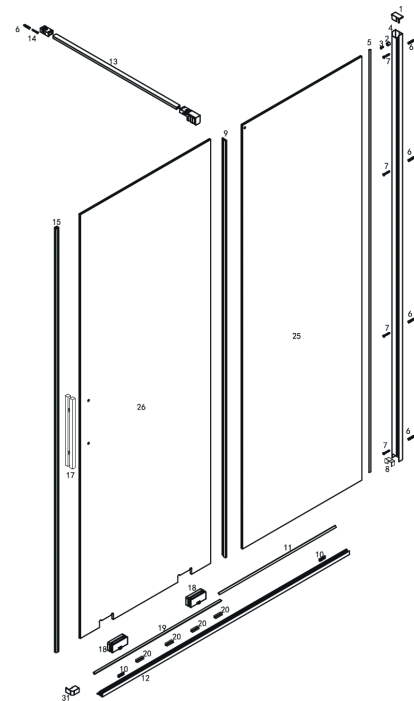

Product Name	MO-DOORPACK-GUN
Product Description	Momentum Door Pack Gunmetal
Product Transportation	
Barcode	5060991250476
Country of origin	CH
Commodity code	7610100000
Product Measurements	
Product Weight (KG)	4.5
Product Width (mm)	Variable
Product Height (mm)	Variable
Product Depth (mm)	Variable
Primary Packed Measurements	
Packaged Weight	4.8
Packed Height	2020
Packed Width	140
Packed Length	55

**Dimensions**  
(measurements in mm)