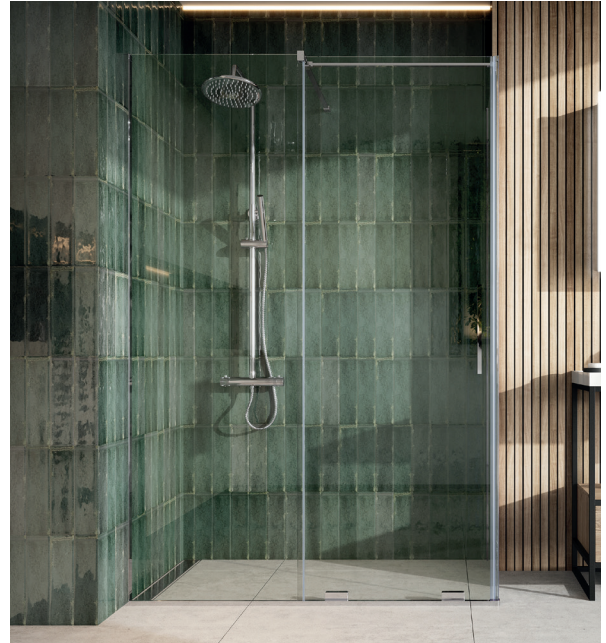

PRODUCT DATA SHEET

Momentum 8mm Side Panel 760mm

Product Code: MO-SIDEPANEL-760

SCUDO
BEAUTIFUL BATHROOMS

0330 124 7290

sales@scudo.co.uk - www.scudo.co.uk

Scudo is the trading name of Harrison Bathrooms Ltd. Whilst we endeavour to ensure that the product information is accurate we accept no liability for any information given. All images are for illustration purposes only. Product images and specification are subject to change. Measurement are in millimetres and are nominal.

Product Name	MO-SIDEPANEL-760
Product Description	Momentum 8mm Side Panel 760mm
Product Transportation	
Barcode	5060991250544
Country of origin	CH
Commodity code	7610100000
Product Measurements	
Product Weight (KG)	28.5
Product Width (mm)	735-750
Product Height (mm)	2000
Product Depth (mm)	8
Primary Packed Measurements	
Packaged Weight	28.5
Packed Height	2085
Packed Width	780
Packed Length	50

General Information	
Construction Material	Glass
Installation type	Wall Mounted
Colour / Finish	Clear glass
Enclosure Attributes	
Adjustment	735-750
Toughened Glass	Yes
Aqua-Shield (easy clean)	Yes
Hinge Type	N/a
Door Type	N/a
Frame Type	Frameless
Glass Type	Clear
Radius	N/a
Entry Width	N/a
Door in swing (°)	N/a
Door Out Swing (°)	N/a
Enclosure Shape	Straight
Glass Thickness (mm)	8mm
Profile Finish / Colour	N/a
Profile Material	N/a