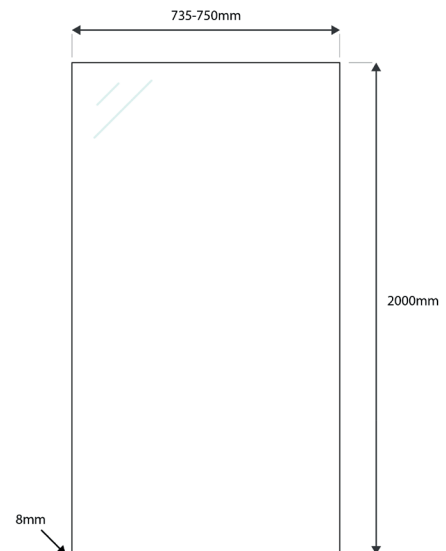

PRODUCT DATA SHEET

Momentum 8mm Side Panel 760mm

Product Code: MO-SIDEPANEL-760

SCUDO
BEAUTIFUL BATHROOMS

0330 124 7290

sales@scudo.co.uk - www.scudo.co.uk

Scudo is the trading name of Harrison Bathrooms Ltd. Whilst we endeavour to ensure that the product information is accurate we accept no liability for any information given. All images are for illustration purposes only. Product images and specification are subject to change. Measurement are in millimetres and are nominal.

Product Name	MO-SIDEPANEL-760
Product Description	Momentum 8mm Side Panel 760mm
Product Transportation	
Barcode	5060991250544
Country of origin	CH
Commodity code	7610100000
Product Measurements	
Product Weight (KG)	28.5
Product Width (mm)	735-750
Product Height (mm)	2000
Product Depth (mm)	8
Primary Packed Measurements	
Packaged Weight	28.5
Packed Height	2085
Packed Width	780
Packed Length	50

General Information	
Construction Material	Glass
Installation type	Wall Mounted
Colour / Finish	Clear glass
Enclosure Attributes	
Adjustment	735-750
Toughened Glass	Yes
Aqua-Shield (easy clean)	Yes
Hinge Type	N/a
Door Type	N/a
Frame Type	Frameless
Glass Type	Clear
Radius	N/a
Entry Width	N/a
Door in swing (°)	N/a
Door Out Swing (°)	N/a
Enclosure Shape	Straight
Glass Thickness (mm)	8mm
Profile Finish / Colour	N/a
Profile Material	N/a